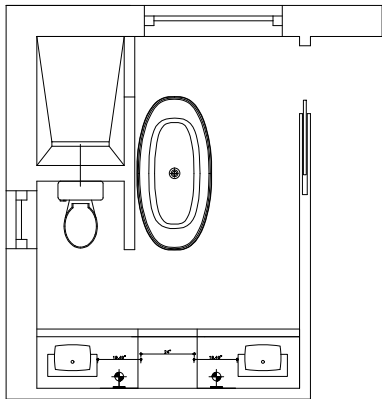

PROJECT TITLE:
22 YORK STREET

TITLE:
MASTER ENSUITE

All dimensions are subject
to verification and
adjustment on jobsite to fit
job condition.

PRODUCED BY:
N.M

SIGN&DATE: