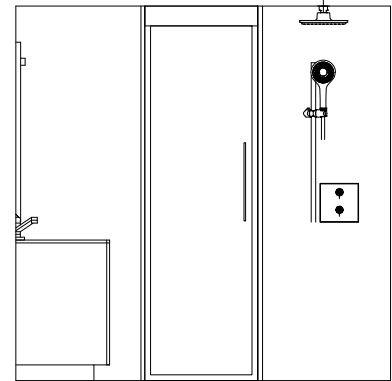

SHOWER WALLS: TBA

DECOTEC SAND LYON ASH H1298 ST22VANITY

LQ4518 CALCUTTA GOLD TOP

TWO GOLD MODERN SCONCE LIGHT

CUSTOM 2 TALL FRAMELESS MIRRORS THIN
TRIM TO CEILING
ONE OVAL MIRROR

PROJECT TITLE:
22 YORK STREET

TITLE:
MASTER ENSUITE

All dimensions are subject
to verification and
adjustment on jobsite to fit
job condition.

PRODUCED BY:
N.M

SIGN&DATE:

SHOWER WALLS: AMAZE GREY MATT

MIRROR HEIGHT SAME AS WINDOW HEIGHT