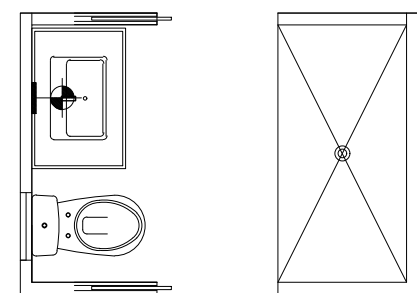

TITLE:
MASTER ENSUITE

All dimensions are subject
to verification and
adjustment on jobsite to fit
job condition.

PRODUCED BY:
N.M

SIGN&DATE:

SHOWER WALLS: AMAZE GREY MATT

MIRROR HEIGHT SAME AS WINDOW HEIGHT