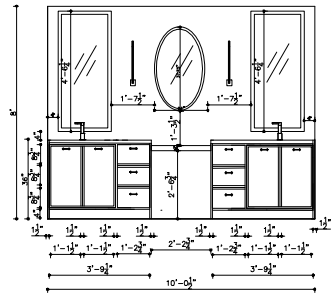

LIGHTING INSTALLED CENTER OF TWO MIRRORS