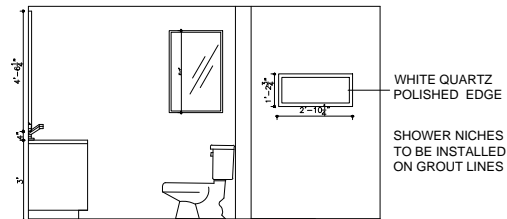

SHOWER WALLS: TBA

SHOWER WALLS: TBA

FLOOR: CALACATA BIANCO
MATT OR POLISH 701

SHOWER WALLS: TBA

DECOTEC SAND LYON ASH H1298 ST22VANITY

LQ4518 CALCUTTA GOLD TOP

TWO GOLD MODERN SCONCE LIGHT

CUSTOM 2 TALL FRAMELESS MIRRORS THIN
TRIM TO CEILING
ONE OVAL MIRROR