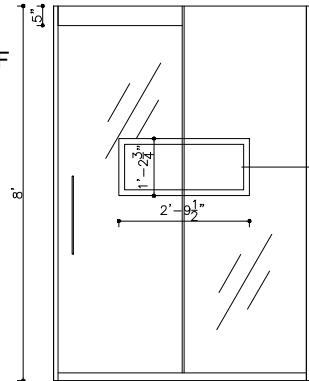

TITLE:
MASTER ENSUITE

All dimensions are subject
to verification and
adjustment on jobsite to fit
job condition.

PRODUCED BY:
N.M

SIGN&DATE:

SHOWER WALLS: AMAZE GREY MATT

MIRROR HEIGHT SAME AS WINDOW HEIGHT

PLEASE KEEP IN MIND THAT THE SIZE OF THE MIRROR IS EXACTLY SAME AS WINDOW!
AND THE LIGHT WOULD INSTALLED 3" BLOW THE MIRROR FRAME

BLISS 36" GRAY OAK VANITY

SHOWER SLIDING DOOR

WHITE QUARTZ POLISHED EDGE

SHOWER NICHES TO BE INSTALLED ON GROUT LINES