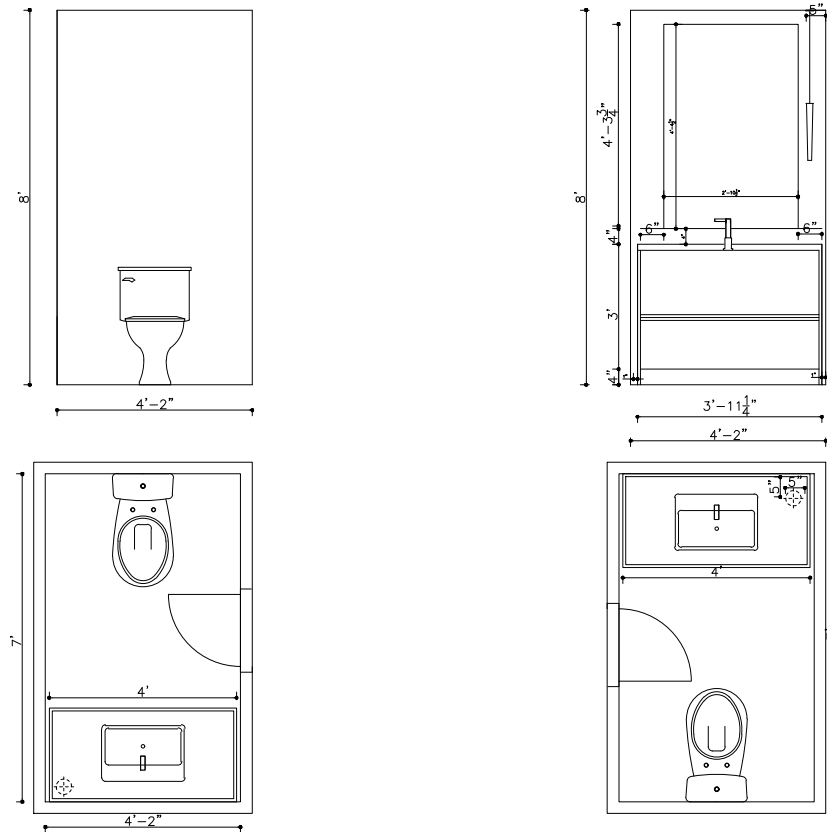

FLOOR:ARMANI CASTAL 01

BLISS 48" BLACK VANITY

BLACK FAUCET

BLACK PENDANT LIGHT

CUSTOM TALL MIRROR THIN BLACK
MATTE TRIM TO CEILING