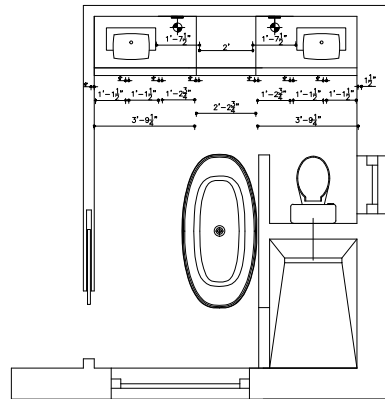

PROJECT TITLE:
22 YORK STREET

TITLE:
MASTER ENSUITE

All dimensions are subject
to verification and
adjustment on jobsite to fit
job condition.

PRODUCED BY:
N.M

SIGN&DATE: