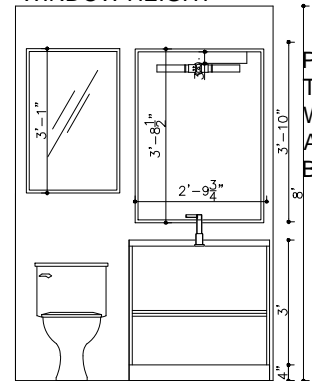

TITLE:
MASTER ENSUITE

All dimensions are subject
to verification and
adjustment on jobsite to fit
job condition.

PRODUCED BY:
N.M

SIGN&DATE:

SHOWER WALLS: AMAZE GREY MATT

MIRROR HEIGHT SAME AS WINDOW HEIGHT

PLEASE KEEP IN MIND THAT THE SIZE OF THE MIRROR IS EXACTLY SAME AS WINDOW!
AND THE LIGHT WOULD INSTALLED 3" BLOW THE MIRROR FRAME

BLISS 36" GRAY OAK VANITY

SHOWER SLIDING DOOR

WHITE QUARTZ POLISHED EDGE

SHOWER NICHES TO BE INSTALLED ON GROUT LINES