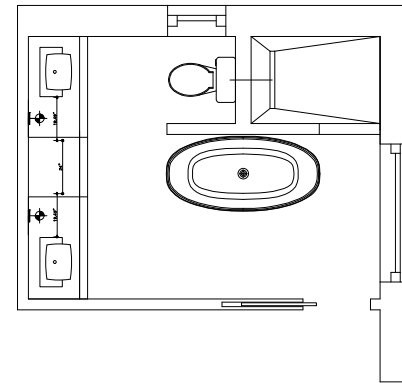

PROJECT TITLE:
22 YORK STREET

TITLE:
MASTER ENSUITE

All dimensions are subject
to verification and
adjustment on jobsite to fit
job condition.

PRODUCED BY:
N.M

SIGN&DATE: