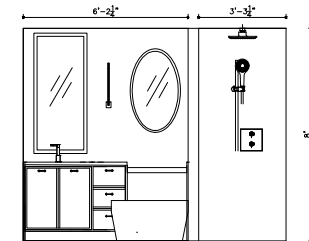

SHOWER WALLS: TBA

SHOWER WALLS: TBA

FLOOR: CALACATA BIANCO
MATT OR POLISH 701

SHOWER WALLS: TBA

DECOTEC SAND LYON ASH H1298 ST22VANITY

LQ4518 CALCUTTA GOLD TOP

TWO GOLD MODERN SCONCE LIGHT

CUSTOM 2 TALL FRAMELESS MIRRORS THIN
TRIM TO CEILING
ONE OVAL MIRROR